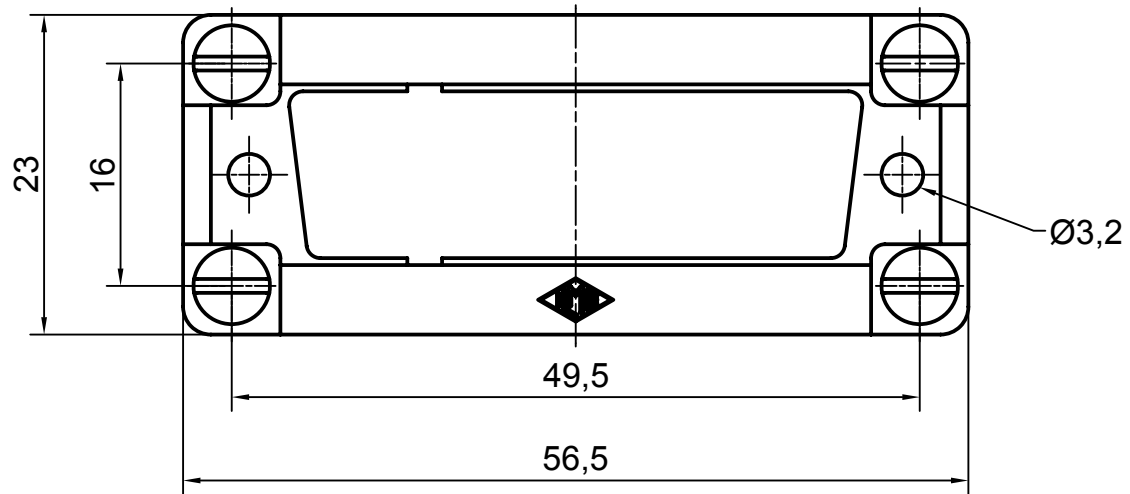

Diritti riservati

All rights reserved

Date 10.01.2007	CR 25 AD	Scale	
Sign.	plates for 1 D-SUB insert 25 poles	2:1	